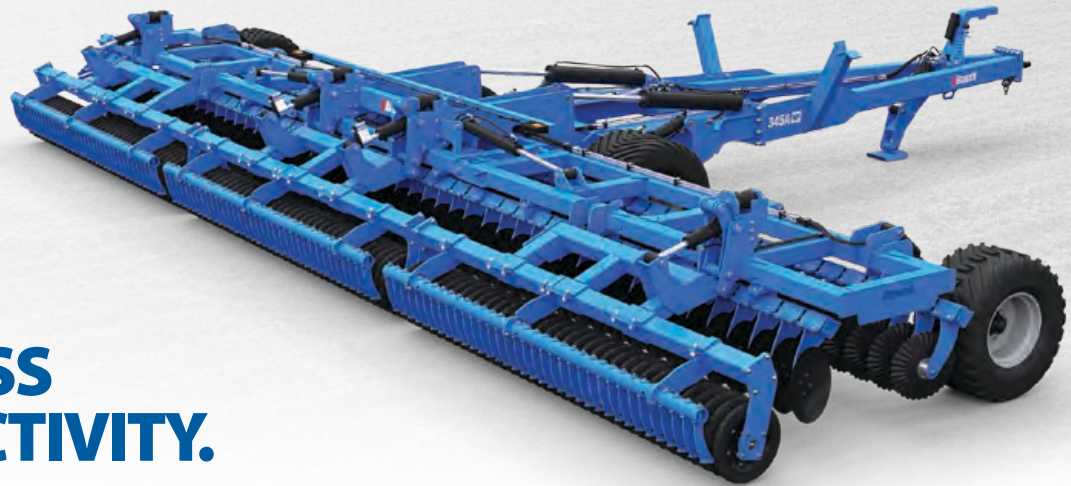

**LEAD
THE
FIELD.**

ONE-PASS PRODUCTIVITY.

Get the best residue management and seedbed preparation in fewer passes with the new Brandt High-Speed Disc.

More Speed

Spend less time in the field with operating speeds of 10 to 14 mph, and our easy-to-use wing down-pressure system.

More Uptime

Purpose-built components with a robotically welded frame and greaseless bearings ensure near-zero maintenance for more uptime and durability.

More Options

Choose from seven unit sizes and a variety of discs and rollers that are perfectly suited to your field, conditions, and desired finish.

brandt.ca | 1-866-427-2638

We Know The Drill.

The 2025 Seeding Early Order Program is LIVE! Order now to **save thousands of dollars** on next year's John Deere air drills and carts and Väderstad Seed Hawks!